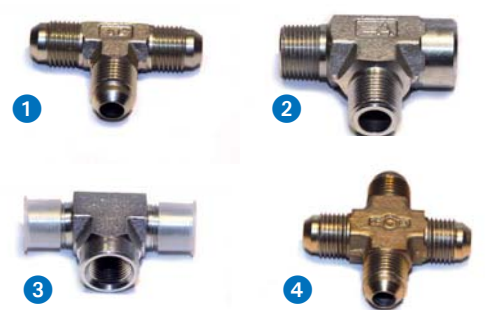

Male/male straight hose couplings

- 1 - Male 3/8 NPT - Male 3/8 NPT
- 2 - Male 3/8 NPT - Male 9/16 JIC
- 3 - Male 3/8 NPT - Male 1/4 NPT
- 4 - Male 3/8 NPT - Male 3/8 BSP

- 5 - Male 1/4 BSP - Male 9/16 JIC
- 6 - Male 1/4 NPT - Male 1/4 NPT
- 7 - Male 3/8 BSP - Male 9/16 JIC
- 8 - Male 3/8 NPT - Grooved shank

Male/female straight adapters

- 1 - Male 3/8 NPT - Female 3/8 NPT
- 2 - Male 3/8 NPT - Female 1/2 BSP
- 3 - Male 3/8 NPT - Female 1/4 BSP

Female/female sleeves

- 4 - Female 3/8 NPT - Female 3/8 NPT
- 5 - Female 1/4 NPT - Female 1/4 NPT

Male/male and male/female 90° angle couplings

- 1 - Female 3/8 NPT - Male 1/4 NPT
- 2 - Male 3/8 NPT - Female 3/8 NPT
- 3 - Female 3/8 NPT - Female 3/8 NPT
- 4 - Male 3/8 NPT - Male 9/16 JIC
- 5 - Male 3/8 NPT - Male 3/8 NPT
- 6 - Male 3/8 NPT - Male 9/16 JIC (1000b)

T-shaped or cross-shaped couplings

- 1 - 3 X male 9/16 JIC
- 2 - 2 X male 3/8 NPT - Female 3/8 NPT
- 3 - 2 X male 3/8 NPT - Female 3/8 NPT
- 4 - 4 X male 9/16 JIC