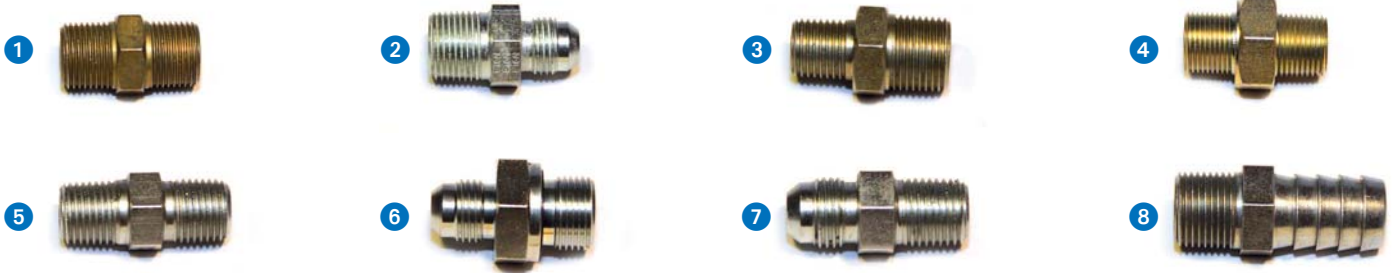

Male/male straight hose couplings

- 1 - Male 3/8 NPT - Male 3/8 NPT
- 2 - Male 3/8 NPT - Male 9/16 JIC
- 3 - Male 3/8 NPT - Male 1/4 NPT
- 4 - Male 3/8 NPT - Male 3/8 BSP

- 5 - Male 1/4 BSP - Male 9/16 JIC
- 6 - Male 1/4 NPT - Male 1/4 NPT
- 7 - Male 3/8 BSP - Male 9/16 JIC
- 8 - Male 3/8 NPT - Grooved shank

Male/female straight adapters

- 1 - Male 3/8 NPT - Female 3/8 NPT
- 2 - Male 3/8 NPT - Female 1/2 BSP
- 3 - Male 3/8 NPT - Female 1/4 BSP

Female/female sleeves

- 4 - Female 3/8 NPT - Female 3/8 NPT
- 5 - Female 1/4 NPT - Female 1/4 NPT

Male/male and male/female 90° angle couplings

- 1 - Female 3/8 NPT - Male 1/4 NPT
- 2 - Male 3/8 NPT - Female 3/8 NPT
- 3 - Female 3/8 NPT - Female 3/8 NPT
- 4 - Male 3/8 NPT - Male 9/16 JIC
- 5 - Male 3/8 NPT - Male 3/8 NPT
- 6 - Male 3/8 NPT - Male 9/16 JIC (1000b)

T-shaped or cross-shaped couplings

- 1 - 3 X male 9/16 JIC
- 2 - 2 X male 3/8 NPT - Female 3/8 NPT
- 3 - 2 X male 3/8 NPT - Female 3/8 NPT
- 4 - 4 X male 9/16 JIC